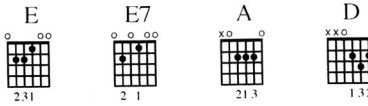

SUPERMAN

Words and Music by
MITCH BOTTLER and GARY ZEKLEY
Transcribed by Hemme B. Luttjeboer

Moderately fast ♩ = 120

E E7 E E7
Elec. Gtr. 1 (clean-tone)

mf hold throughout