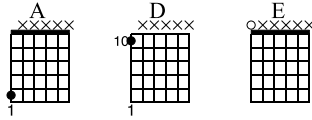

# Can the Circle Be Unbroken?

Standard tuning

♩ = 120

Intro  
A

S-Gt

Verse and Chorus  
A